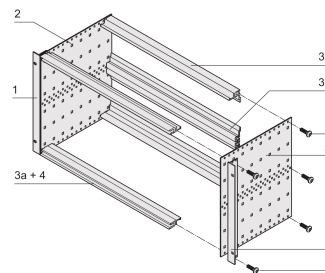

EuropacPRO 19" Subrack Kit for DIN Connector, Retrofit Shielding, 6 U, 355 mm

NÚMERO DE CATÁLOGO

24563-494

Non-shielded subrack for Din Connector mounting EN 60603-2 (DIN 41612).

CERTIFICATIONS

CARACTERÍSTICAS

Subrack with side panel type F ("flexible"), front 19" bracket included, depth-adjustable 19" bracket sold separately (not included in items delivered)

Aluminum construction

IP 20, in accordance with IEC 60529

Internal and external dimensions in accordance with: IEC 60297-3-100, -101, IEEE 1101.1

Rear horizontal rails for connector mounting (IEC 60603-2 / DIN 41612)