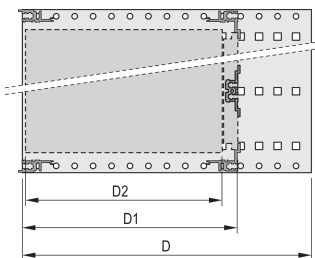

EuropacPRO 19" Subrack Kit for DIN Connector, Retrofit Shielding, 6 U, 355 mm

NÚMERO DE CATÁLOGO

24563-494

Non-shielded subrack for Din Connector mounting EN 60603-2 (DIN 41612).

CERTIFICATIONS

CARACTERÍSTICAS

Subrack with side panel type F ("flexible"), front 19" bracket included, depth-adjustable 19" bracket sold separately (not included in items delivered)

Aluminum construction

IP 20, in accordance with IEC 60529

Internal and external dimensions in accordance with: IEC 60297-3-100, -101, IEEE 1101.1

Rear horizontal rails for connector mounting (IEC 60603-2 / DIN 41612)