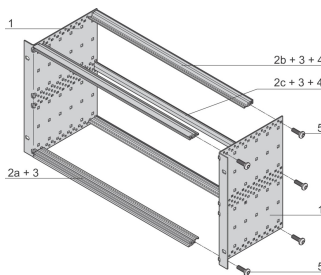

EuropacPRO 19" Subrack Kit for Backplane, Light, Unshielded, 3 U, 175 mm

NÚMERO DE CATÁLOGO

24564-131

Non-EMC shielded subrack for backplane mounting, light version.

CERTIFICATIONS

CARACTERÍSTICAS

Subrack with side panel type L ("light") with integrated 19" support brackets

Horizontal rail type "light"

Aluminum construction

Rear horizontal rails for backplane mounting with insulation strip

Installed load up to 7.5 kg

Supplied as space-saving flat-pack

Internal and external dimensions in accordance with: IEC 60297-3-100, -101, IEEE 1101.1

Modifications such as cutouts, different finishes or dimensions available

CARACTERÍSTICAS DO PRODUTO

Rack Height: 3U

Profundidade: 175mm

Quantidade por embalagem: 1

For Mounting: Backplane

Board Depth: 160mm