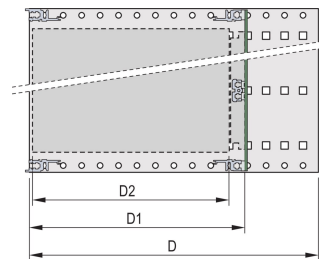

EuropacPRO 19" Subrack Kit for Backplane, Light, Unshielded, 3 U, 175 mm

NÚMERO DE CATÁLOGO

24564-131

Non-EMC shielded subrack for backplane mounting, light version.

CERTIFICATIONS

CARACTERÍSTICAS

Subrack with side panel type L ("light") with integrated 19" support brackets

Horizontal rail type "light"

Aluminum construction

Rear horizontal rails for backplane mounting with insulation strip

Installed load up to 7.5 kg