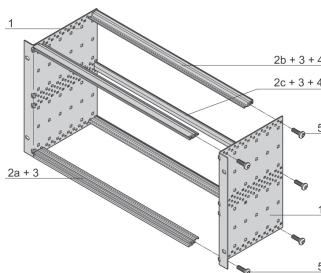

EuropacPRO 19" Subrack Kit for Backplane, Light, Unshielded, 3 U, 235 mm

NÚMERO DE CATÁLOGO

24564-132

Non-EMC shielded subrack for backplane mounting, light version.

CERTIFICATIONS

CARACTERÍSTICAS

Subrack with side panel type L ("light") with integrated 19" support brackets

Horizontal rail type "light"

Aluminum construction

Rear horizontal rails for backplane mounting with insulation strip

Installed load up to 7.5 kg

Supplied as space-saving flat-pack

Internal and external dimensions in accordance with: IEC 60297-3-100, -101, IEEE 1101.1

Modifications such as cutouts, different finishes or dimensions available

CARACTERÍSTICAS DO PRODUTO

Rack Height: 3U

Profundidade: 235mm

Quantidade por embalagem: 1

For Mounting: Backplane

Board Depth: 160mm; 220mm