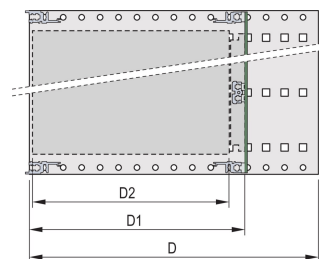

EuropacPRO 19" Subrack Kit for Backplane, Light, Unshielded, 3 U, 235 mm

NÚMERO DE CATÁLOGO

24564-132

Non-EMC shielded subrack for backplane mounting, light version.

CERTIFICATIONS

CARACTERÍSTICAS

Subrack with side panel type L ("light") with integrated 19" support brackets

Horizontal rail type "light"

Aluminum construction

Rear horizontal rails for backplane mounting with insulation strip

Installed load up to 7.5 kg