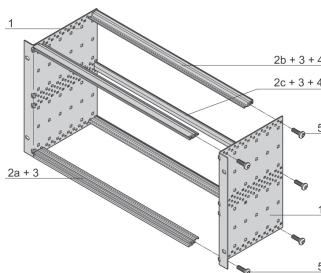

EuropacPRO 19" Subrack Kit for Backplane, Light, Unshielded, 3 U, 295 mm

NÚMERO DE CATÁLOGO

24564-133

Non-EMC shielded subrack for backplane mounting, light version.

CERTIFICATIONS

CARACTERÍSTICAS

Subrack with side panel type L ("light") with integrated 19" support brackets

Horizontal rail type "light"

Aluminum construction

Rear horizontal rails for backplane mounting with insulation strip

Installed load up to 7.5 kg

Supplied as space-saving flat-pack

Internal and external dimensions in accordance with: IEC 60297-3-100, -101, IEEE 1101.1

Modifications such as cutouts, different finishes or dimensions available

CARACTERÍSTICAS DO PRODUTO

Rack Height: 3U

Profundidade: 295mm

Quantidade por embalagem: 1

For Mounting: Backplane

Board Depth: 160mm; 220mm; 280mm