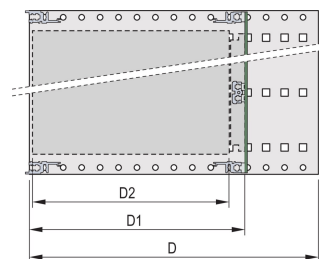

EuropacPRO 19" Subrack Kit for Backplane, Light, Unshielded, 3 U, 295 mm

NÚMERO DE CATÁLOGO

24564-133

Non-EMC shielded subrack for backplane mounting, light version.

CERTIFICATIONS

CARACTERÍSTICAS

Subrack with side panel type L ("light") with integrated 19" support brackets

Horizontal rail type "light"

Aluminum construction

Rear horizontal rails for backplane mounting with insulation strip

Installed load up to 7.5 kg