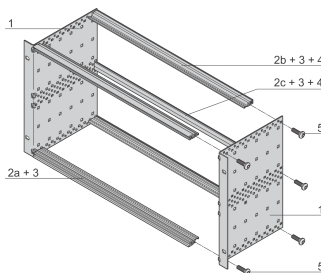

EuropacPRO 19" Subrack Kit for Backplane, Light, Unshielded, 6 U, 175 mm

NÚMERO DE CATÁLOGO

24564-431

Non-EMC shielded subrack for backplane mounting, light version.

CERTIFICATIONS

CARACTERÍSTICAS

Subrack with side panel type L ("light") with integrated 19" support brackets

Horizontal rail type "light"

Aluminum construction

Rear horizontal rails for backplane mounting with insulation strip

Installed load up to 7.5 kg

Supplied as space-saving flat-pack

Internal and external dimensions in accordance with: IEC 60297-3-100, -101, IEEE 1101.1

Modifications such as cutouts, different finishes or dimensions available

CARACTERÍSTICAS DO PRODUTO

Rack Height: 6U

Profundidade: 175mm

Quantidade por embalagem: 1

For Mounting: Backplane

Board Depth: 160mm