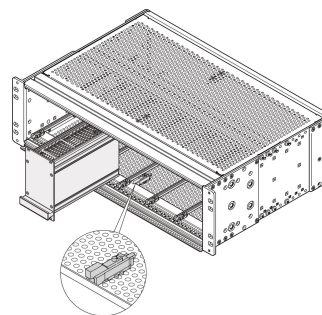

## NÚMERO DE CATÁLOGO

**24566-007**

Additional securing of the rugged cover plate to protect against shock and vibration. The Kit will be screwed onto the top / bottom cover. A movable bolt engages under the horizontal rails and thus provides additional fixing.

## CARACTERÍSTICAS

Additional securing of the rugged cover plate

Can be combined with horizontal Type R and H