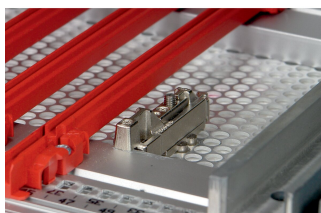

## NÚMERO DE CATÁLOGO

**24566-007**

Additional securing of the rugged cover plate to protect against shock and vibration. The Kit will be screwed onto the top / bottom cover. A movable bolt engages under the horizontal rails and thus provides additional fixing.

## CARACTERÍSTICAS

Additional securing of the rugged cover plate

Can be combined with horizontal Type R and H

## CARATERÍSTICAS DO PRODUTO

Product Type: Hardware Kit

Família de produtos: EuropacPRO

Works With: Subracks

Material: Liga de zinco

Quantidade por embalagem: 4

Gross Weight: 0.074kg

Torque: 0.6N·m