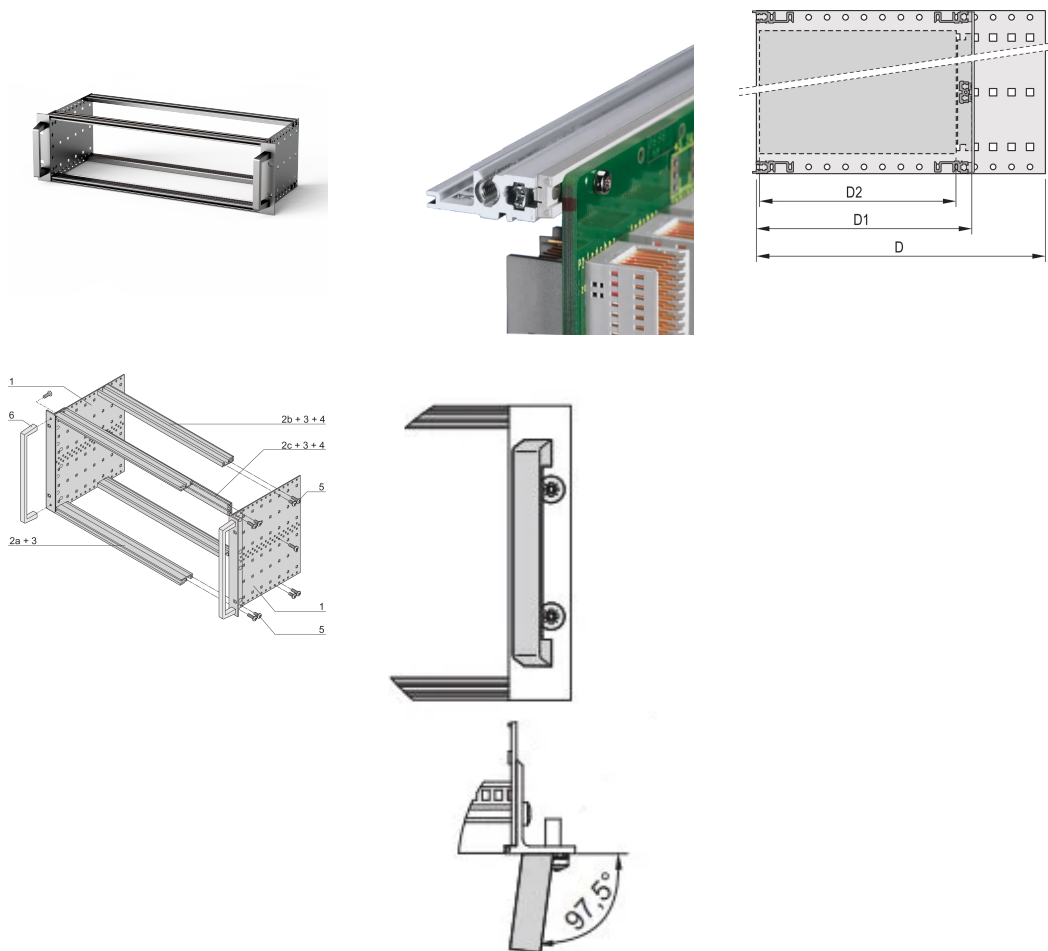

EuropacPRO 19" Subrack Kit for Backplane, Heavy, Retrofit Shielding, With Front Handle, 3 U, 175 mm

NÚMERO DE CATÁLOGO

24567-161

Non-EMC shielded subrack for backplane mounting, heavy version with tox welded side panels and front handle.

CERTIFICATIONS

CARACTERÍSTICAS

Subrack with side panel type H ("Heavy"), 19" bracket is firmly fixed to side panel (tox-cold welded)

Supplied as space-saving flat-pack

Rear horizontal rail for backplane mounting with insulation strip

Horizontal rail type "Heavy"

Shock and Vibration resistance up to 5 g

IP 20, in accordance with IEC 60529

Shock and vibration tested to the German "Bahn" standards BN 411002, BN 411003

Internal and external dimensions in accordance with: IEC 60297-3-100, -101, IEEE 1101.1

Installed load up to 15 kg

Version with front handles

CARATERÍSTICAS DO PRODUTO

Rack Height: 3U

Profundidade: 175mm

Quantidade por embalagem: 1

For Mounting: Backplane

Board Depth: 160mm