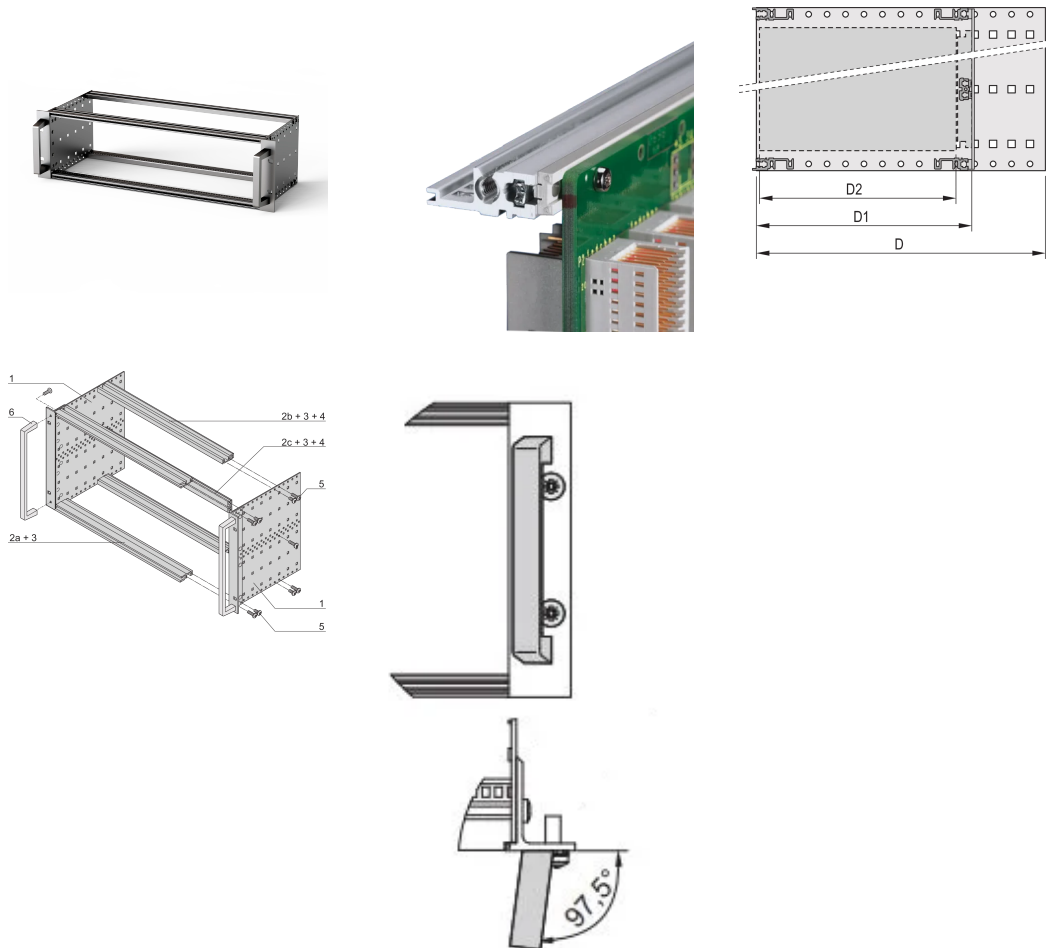

EuropacPRO 19" Subrack Kit for Backplane, Heavy, Retrofit Shielding, With Front Handle, 3 U, 235 mm

NÚMERO DE CATÁLOGO

24567-162

Non-EMC shielded subrack for backplane mounting, heavy version with tox welded side panels and front handle.

CERTIFICATIONS

CARACTERÍSTICAS

Subrack with side panel type H ("Heavy"), 19" bracket is firmly fixed to side panel (tox-cold welded)

Supplied as space-saving flat-pack

Rear horizontal rail for backplane mounting with insulation strip

Horizontal rail type "Heavy"

Shock and Vibration resistance up to 5 g

IP 20, in accordance with IEC 60529

Shock and vibration tested to the German "Bahn" standards BN 411002, BN 411003

Internal and external dimensions in accordance with: IEC 60297-3-100, -101, IEEE 1101.1

Installed load up to 15 kg

Version with front handles

CARATERÍSTICAS DO PRODUTO

Rack Height: 3U

Profundidade: 235mm

Quantidade por embalagem: 1

For Mounting: Backplane

Board Depth: 160mm; 220mm