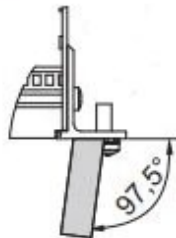

# EuropacPRO 19" Subrack Kit for Backplane, Heavy, Retrofit Shielding, With Front Handle, 3 U, 355 mm

NÚMERO DE CATÁLOGO

24567-164

Non-EMC shielded subrack for backplane mounting, heavy version with tox welded side panels and front handle.