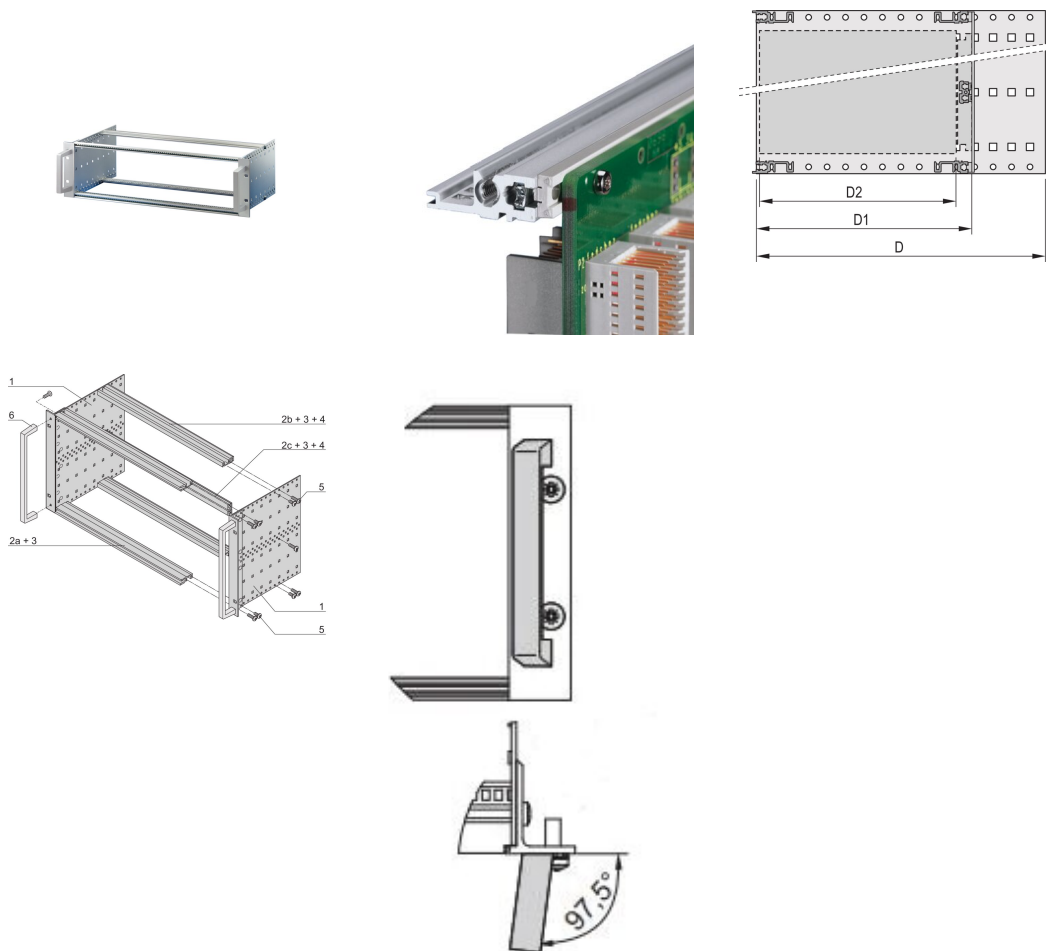

EuropacPRO 19" Subrack Kit for Backplane, Heavy, Retrofit Shielding, With Front Handle, 6 U, 235 mm

NÚMERO DE CATÁLOGO

24567-462

Non-EMC shielded subrack for backplane mounting, heavy version with tox welded side panels and front handle.

CERTIFICATIONS

CARACTERÍSTICAS

Subrack with side panel type H ("Heavy"), 19" bracket is firmly fixed to side panel (tox-cold welded)

Supplied as space-saving flat-pack

Rear horizontal rail for backplane mounting with insulation strip

Horizontal rail type "Heavy"

Shock and Vibration resistance up to 5 g

IP 20, in accordance with IEC 60529

Shock and vibration tested to the German "Bahn" standards BN 411002, BN 411003

Internal and external dimensions in accordance with: IEC 60297-3-100, -101, IEEE 1101.1

Installed load up to 15 kg

Version with front handles

CARATERÍSTICAS DO PRODUTO

Rack Height: 6U

Profundidade: 235mm

Quantidade por embalagem: 1

For Mounting: Backplane

Board Depth: 160mm; 220mm