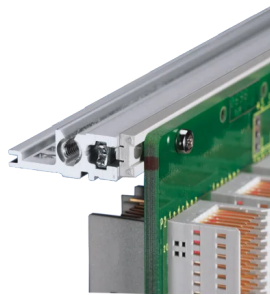

EuropacPRO 19" Subrack Kit for Backplane, Heavy, Retrofit Shielding, With Front Handle, 6 U, 295 mm

NÚMERO DE CATÁLOGO

24567-463

Non-EMC shielded subrack for backplane mounting, heavy version with tox welded side panels and front handle.

CERTIFICATIONS

CARACTERÍSTICAS

Subrack with side panel type H ("Heavy"), 19" bracket is firmly fixed to side panel (tox-cold welded)

Supplied as space-saving flat-pack

Rear horizontal rail for backplane mounting with insulation strip

Horizontal rail type "Heavy"

Shock and Vibration resistance up to 5 g

IP 20, in accordance with IEC 60529

Shock and vibration tested to the German "Bahn" standards BN 411002, BN 411003

Internal and external dimensions in accordance with: IEC 60297-3-100, -101, IEEE 1101.1