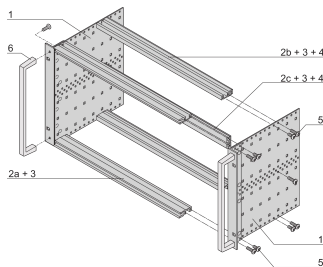

EuropacPRO 19" Subrack Kit for Backplane, Heavy, Retrofit Shielding, With Front Handle, 6 U, 295 mm

NÚMERO DE CATÁLOGO

24567-463

Non-EMC shielded subrack for backplane mounting, heavy version with tox welded side panels and front handle.

CERTIFICATIONS

CARACTERÍSTICAS

Subrack with side panel type H ("Heavy"), 19" bracket is firmly fixed to side panel (tox-cold welded)

Supplied as space-saving flat-pack

Rear horizontal rail for backplane mounting with insulation strip

Horizontal rail type "Heavy"

Shock and Vibration resistance up to 5 g

IP 20, in accordance with IEC 60529

Shock and vibration tested to the German "Bahn" standards BN 411002, BN 411003

Internal and external dimensions in accordance with: IEC 60297-3-100, -101, IEEE 1101.1

Installed load up to 15 kg

Version with front handles

CARATERÍSTICAS DO PRODUTO

Rack Height: 6U

Profundidade: 295mm

Quantidade por embalagem: 1

For Mounting: Backplane

Board Depth: 160mm; 220mm; 280mm