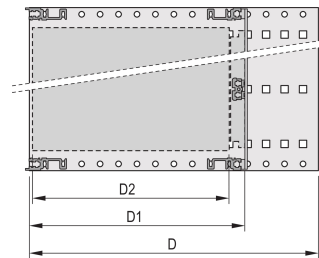

EuropacPRO 19" Subrack Kit for Backplane, Heavy, Retrofit Shielding, With Front Handle, 6 U, 295 mm

NÚMERO DE CATÁLOGO

24567-463

Non-EMC shielded subrack for backplane mounting, heavy version with tox welded side panels and front handle.

CERTIFICATIONS