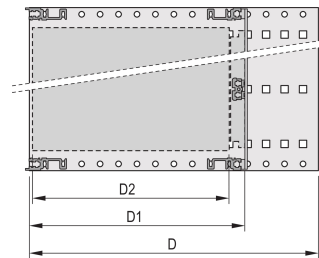

EuropacPRO 19" Subrack Kit for Backplane, Heavy, Retrofit Shielding, With Front Handle, 6 U, 355 mm

NÚMERO DE CATÁLOGO

24567-464

Non-EMC shielded subrack for backplane mounting, heavy version with tox welded side panels and front handle.

CERTIFICATIONS