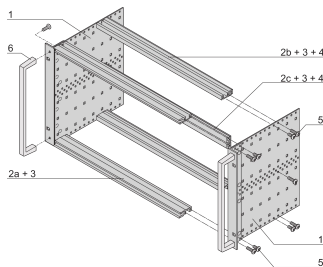

EuropacPRO 19" Subrack Kit for Backplane, Heavy, Retrofit Shielding, With Front Handle, 6 U, 355 mm

NÚMERO DE CATÁLOGO

24567-464

Non-EMC shielded subrack for backplane mounting, heavy version with tox welded side panels and front handle.

CERTIFICATIONS

CARACTERÍSTICAS

Subrack with side panel type H ("Heavy"), 19" bracket is firmly fixed to side panel (tox-cold welded)

Supplied as space-saving flat-pack

Rear horizontal rail for backplane mounting with insulation strip

Horizontal rail type "Heavy"

Shock and Vibration resistance up to 5 g

IP 20, in accordance with IEC 60529

Shock and vibration tested to the German "Bahn" standards BN 411002, BN 411003

Internal and external dimensions in accordance with: IEC 60297-3-100, -101, IEEE 1101.1

Installed load up to 15 kg

Version with front handles

CARATERÍSTICAS DO PRODUTO

Rack Height: 6U

Profundidade: 355mm

Quantidade por embalagem: 1

For Mounting: Backplane

Board Depth: 160mm; 220mm; 280mm; 340mm