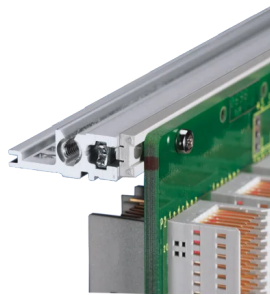

EuropacPRO 19" Subrack Kit for Backplane, Heavy, Retrofit Shielding, With Front Handle, 6 U, 355 mm

NÚMERO DE CATÁLOGO

24567-464

Non-EMC shielded subrack for backplane mounting, heavy version with tox welded side panels and front handle.

CERTIFICATIONS

CARACTERÍSTICAS

Subrack with side panel type H ("Heavy"), 19" bracket is firmly fixed to side panel (tox-cold welded)

Supplied as space-saving flat-pack

Rear horizontal rail for backplane mounting with insulation strip

Horizontal rail type "Heavy"

Shock and Vibration resistance up to 5 g

IP 20, in accordance with IEC 60529

Shock and vibration tested to the German "Bahn" standards BN 411002, BN 411003

Internal and external dimensions in accordance with: IEC 60297-3-100, -101, IEEE 1101.1