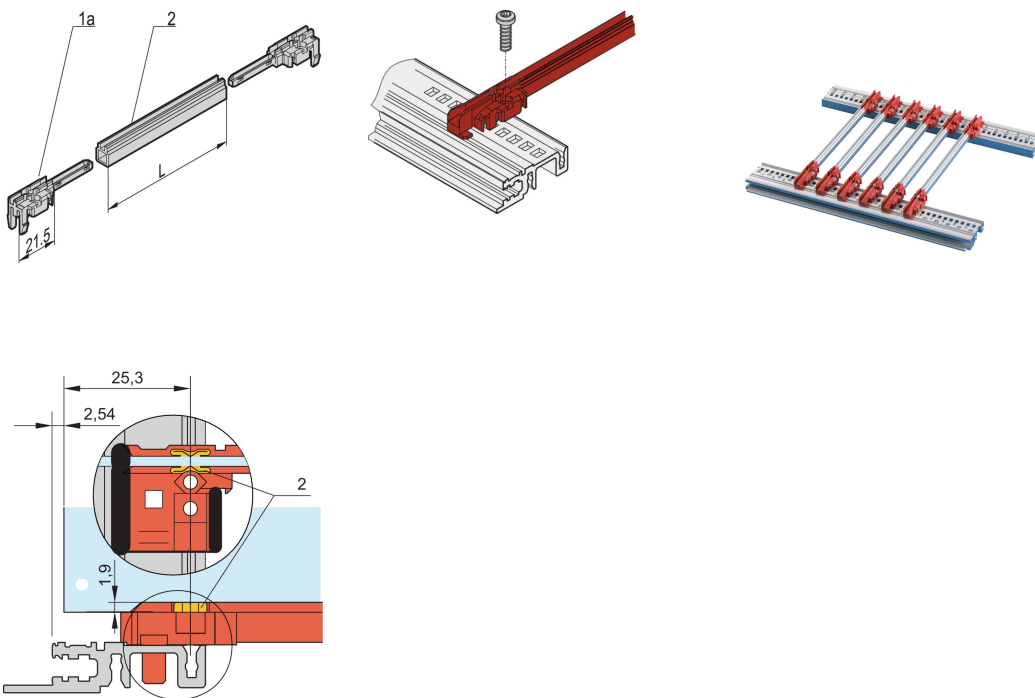

Guide Rail Accessory Type, PC, 280 mm, 2 mm Groove Width, Multi-Piece, Red/Silver, 10 Pieces

NÚMERO DE CATÁLOGO

24568-381

New generation of accessory type guide rails for PCBs or plug-in units. Forms a reliable interface between the subrack mechanics and the sub-assemblies.

CERTIFICATIONS

CARACTERÍSTICAS

NEW generation accessory type plastic guide rails for reliable retention of PCBs or plug-in units

Significantly increased stability, due to a optimized design and high quality material (PC)

Improved fire safety properties, fulfills EN 45545-2 requirement sets R22, R23 and R24 with HL3

"Halogen-Free", according to IEC 61249-2-21

Can be clipped into horizontal rails (Al extrusion) or into 1.5 mm thick plates

CARATERÍSTICAS DO PRODUTO

Cor: Vermelho; Silver

Material: Fiber-Reinforced Plastic; Alumínio

Quantidade por embalagem: 10

Board Depth: 280mm

Groove Width: 2

Em conformidade com: EN 45545-2

Família de produtos: EuropacPRO; RatiopacPRO; RatiopacPRO AIR; CompacPRO; PropacPRO; MultipacPRO; Inpac