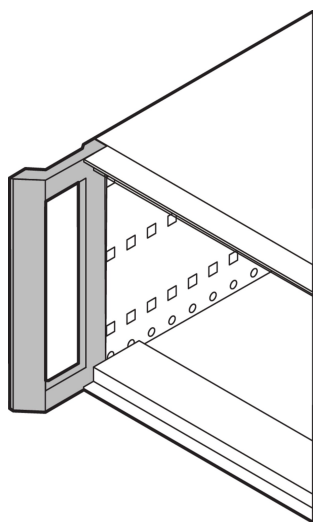

## NÚMERO DE CATÁLOGO

**24571-303**

With this front handle the flexible and robust RatiopacPRO/-AIR case, is simple to convert for easier handling.

## CARACTERÍSTICAS

For retrofitting of cases with cover strip and replace it by a front handle