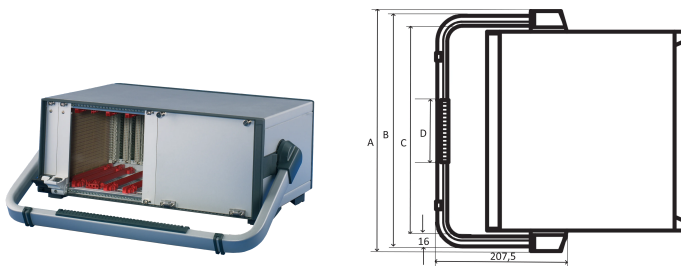

RatiopacPRO/-Air Tip-up Handle, 84 HP

NÚMERO DE CATÁLOGO

24571-322

Tip-up carrying handles.

CERTIFICATIONS

CARACTERÍSTICAS

Adjustable in 30° increments

Retrofittable without mechanical tooling on case

Static load-carrying capacity 30 kg

The handle enable a user to have a better view to the front side of the case in case of desktop usage

CARATERÍSTICAS DO PRODUTO

Rack Width: 84HP

Quantidade por embalagem: 1