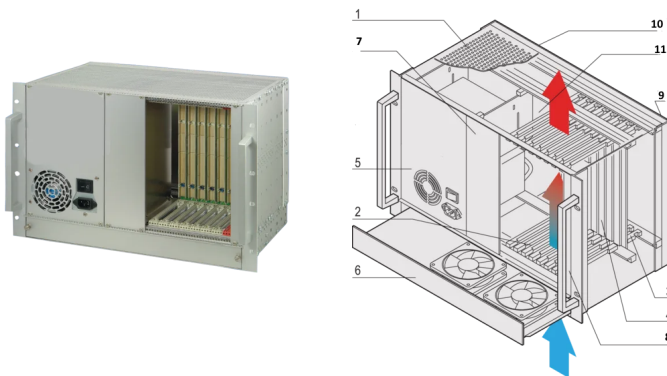

CPCI System With ATX PSU, 7 U, 8 Slot

NÚMERO DE CATÁLOGO

24579-026

7 U CompactPCI System with vertical Card Cage for eight 6 U Boards, eight RTM Boards and built in ATX Power Supply.

CERTIFICATIONS

CARACTERÍSTICAS

In accordance with IEC 60297-3-101, -102, -103; IEEE 1101.1, 1101.10/11; backplane in accordance with PICMG 2.0 rev. 3.0

System with vertical card cage. Board format Front: 6 U, 160 mm deep; Rear I/O: 6 U, 80 mm deep

Backplane 8 slot, 6 U, 64 bit; system slot right; 8 HP wide CPU can be used

Heat dissipation by 1 U hot-swap fan unit, from bottom to top

ATX PSU, 300 W

CARATERÍSTICAS DO PRODUTO

Product Type: System

Number of Slots: 8

Tipo: 19" Rack Mount

Backplane Type: 6 U CompactPCI

Data Transfer: 64-bit PCI Bus

Power per Slot: 40W

Tensão de entrada AC: 100 – 240V

Airflow Direction: Bottom to Top

Rack Height: 7U

Power Supply Type: (1) ATX PSU