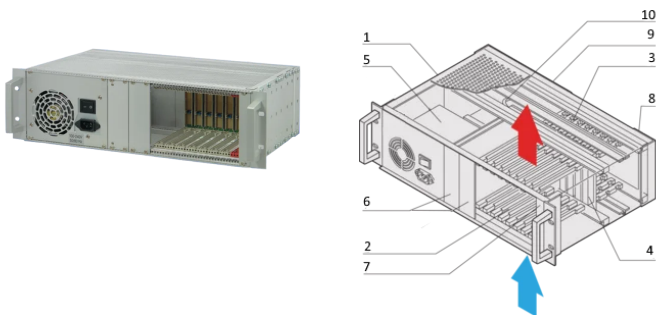

# CPCI System With ATX PSU, 3 U, 8 Slot

## NÚMERO DE CATÁLOGO

**24579-031**

Fanless 3U CompactPCI System with vertical Card Cage for eight 3U Boards and eight RTM Boards. With built in ATX Power Supply.

## CARACTERÍSTICAS

In accordance with IEC 60297-3-101, -102, -103; IEEE 1101.1, 1101.10/11; backplane in accordance with PICMG 2.0 rev. 3.0

System with vertical card cage. Board format Front: 3 U, 160 mm deep; Rear I/O: 3 U, 80 mm deep

## CARATERÍSTICAS DO PRODUTO

Product Type: System

Number of Slots: 8

Tipo: 19" Rack Mount

Backplane Type: 3 U CompactPCI

Data Transfer: 32-bit PCI Bus

Power per Slot: 10W

Tensão de entrada AC: 100 – 240V