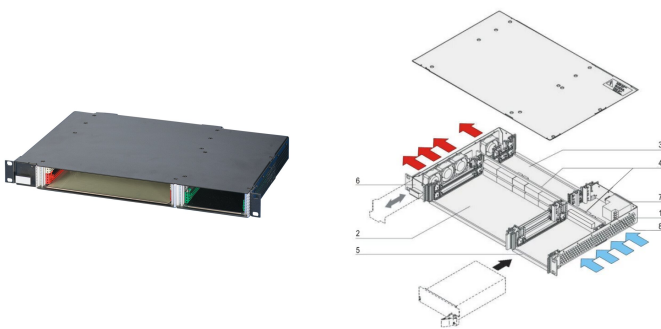

CPCI System for Pluggable PSU, Horizontal, 1 U, 2 Slot

NÚMERO DE CATÁLOGO

24579-078

1 U CompactPCI System with horizontal Card Cage for two 6 U Boards, two RTM Boards and one CompactPCI 3 U Pluggable Power Supply.

CERTIFICATIONS

CARACTERÍSTICAS

In accordance with IEC 60297-3-101, -102, -103; IEEE 1101.1, 1101.10/11; backplane in accordance with PICMG 2.0 rev. 3.0

System with horizontal card cage. Board format Front: 6 U, 160 mm deep; Rear I/O: 6 U, 80 mm deep

Backplane (signal and power backplane in one unit) 2 slot, 6 U, 64 bit, System slot left, Power connector (1 x P 47)

Heat dissipation by hot-swap fan unit (airflow right to left)

Prepared for the assembly of a 19" CompactPCI power supply (3 U, 8 HP)

CARATERÍSTICAS DO PRODUTO

Product Type: System

Number of Slots: 2

Tipo: 19" Rack Mount

Backplane Type: 6 U CompactPCI

Data Transfer: 64-bit PCI Bus

Power per Slot: 40W

Tensão de entrada AC: 100 – 240V