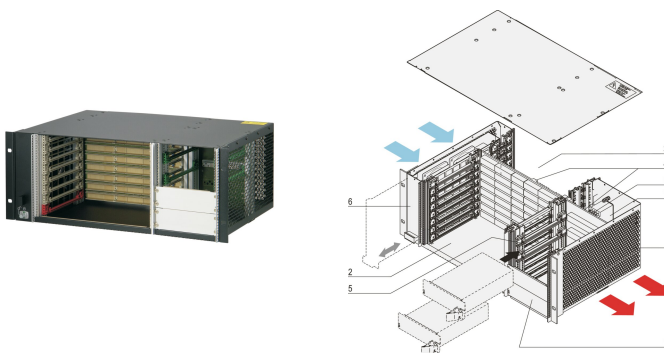

CPCI System, for Pluggable PSU, Horizontal, 4 U, 8 Slot

NÚMERO DE CATÁLOGO

24579-106

4 U CompactPCI System with horizontal Card Cage for eight 6 U Boards, eighth RTM Boards and two CompactPCI 3 U Pluggable Power Supplies. Option to assemble up to four pluggable Power Supplies.

CERTIFICATIONS

CARACTERÍSTICAS

In accordance with IEC 60297-3-101, -102, -103; IEEE 1101.1, 1101.10/11; backplane in accordance with PICMG 2.0 rev. 3.0

System with horizontal card cage. Board format Front: 6 U, 160 mm deep; Rear I/O: 6 U, 80 mm deep

Backplane (signal and power backplane in one unit) 8 slot, 6 U, 64 bit, System slot left, Power connector (2 x P 47)

Heat dissipation by hot-swap fan unit (airflow left to right)

Prepared for the assembly of a 19" CompactPCI power supply (3 U, 8 HP)

CARATERÍSTICAS DO PRODUTO

Product Type: System

Number of Slots: 8

Tipo: 19" Rack Mount

Backplane Type: 6 U CompactPCI

Data Transfer: 64-bit PCI Bus

Power per Slot: 40W

Tensão de entrada AC: 100 – 240V