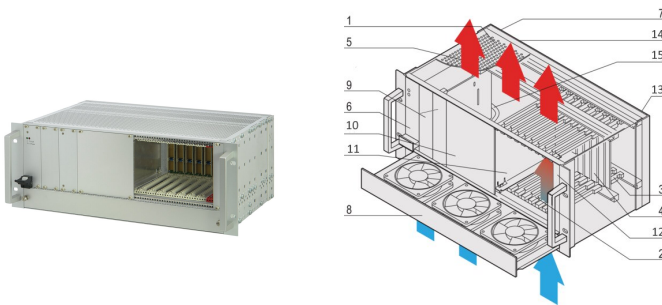

CPCI System With Pluggable PSU, 4 U, 8 Slot

NÚMERO DE CATÁLOGO

24579-260

4 U CompactPCI System with vertical Card Cage for eight 3U Boards, eight RTM Boards and one 3U Pluggable Power Supply.

CERTIFICATIONS

CARACTERÍSTICAS

In accordance with IEC 60297-3-101, -102, -103; IEEE 1101.1, 1101.10/11; backplane in accordance with PICMG 2.0 rev. 3.0

System with vertical card cage. Board format Front: 3 U, 160 mm deep; Rear I/O: 3 U, 80 mm deep

Backplane 8 slot, 3 U, 32 bit; system slot right; 8 HP wide CPU can be used; Power backplane

Heat dissipation by 1 U hot-swap fan unit, airflow bottom to top

19"-compatible PSU, 300 W, 3 U, 8 HP

Option to mount a hard disk

CARATERÍSTICAS DO PRODUTO

Product Type: System

Number of Slots: 8

Tipo: 19" Rack Mount

Backplane Type: 3 U CompactPCI

Data Transfer: 32-bit PCI Bus

Power per Slot: 40W

Tensão de entrada AC: 100 – 240V