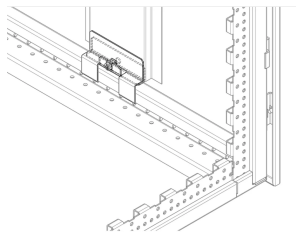

Internal Retainer for Rear Panel for Varistar CP

NÚMERO DE CATÁLOGO

24630-026

The internal retainer is easily fitted without drilling, and allows the rear panel to be removed only from inside. The retainer is only for IP 20 applications.

CARACTERÍSTICAS

Easily fitted without drilling

Once assembled, the rear panel can no longer be removed from the exterior

CARATERÍSTICAS DO PRODUTO

Product Type: Bracket

Família de produtos: Varistar CP

Tipo: Retainer