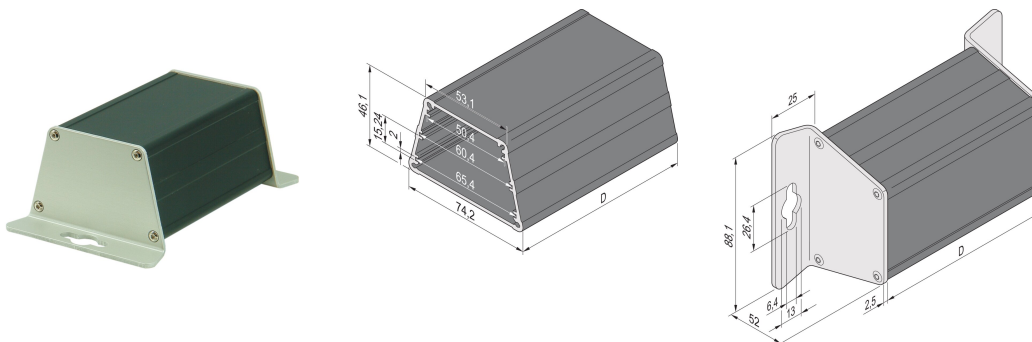

Minipac Trapezoid Shape Case, Wall Mount

NÚMERO DE CATÁLOGO

24814-010

The Trapezoid Alu-profile case enables a user to insert 3 non standard PCBs. The PCBs will be inserted in grooves in the Alu-profile tube. Both sides are covered with 2.5 mm thick L-shaped front panels for wall mounting.

CERTIFICATIONS

CARACTERÍSTICAS

Wall mounting

PCB thickness 1.6 mm, spacing 15.24 mm (3 HP)

Length D = 100 mm, width of long side 74.2 mm, width of short side 54.5 mm, height 46.1 mm

Accommodates 3 non-standardized PCBs (height 50, 60 and 65 mm, depth 100 mm)

CARATERÍSTICAS DO PRODUTO

Product Type: Small Form Factor Case

Família de produtos: Minipac

Tipo: Wall Mount

Altura: 88.1mm

Largura: 52mm

Profundidade: 100.5mm

Material: Alumínio

Cor: Black

Acabamento: Anodized

Grau de proteção: IP40

Cooling: Non-Perforated

Shape: Trapezium

Quantidade por embalagem: 1

Length: 100.5mm

Net Weight: 0.27kg