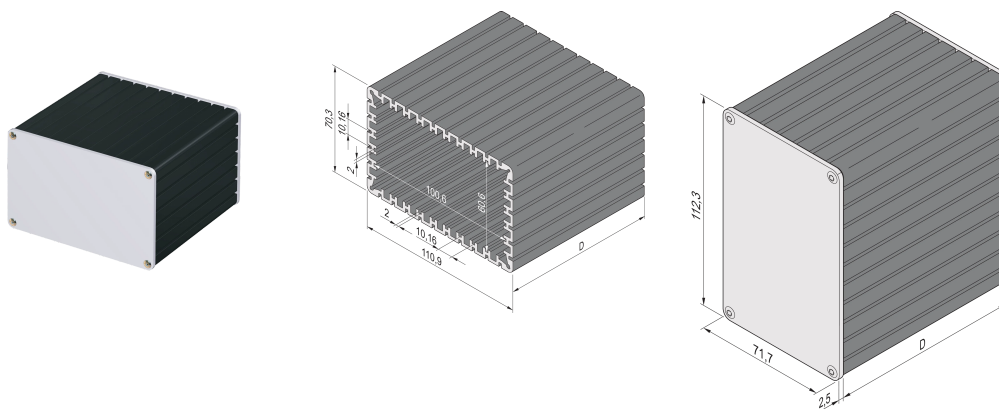

Minipac Rectangular Shape Case, Desktop

NÚMERO DE CATÁLOGO

24814-024

The rectangular Alu-profile case enables a user to insert 4 standard PCBs (height 100 mm x depth 160 mm). The PCBs will be inserted in grooves in the Alu-profile tube. Both sides are covered with 2.5 mm thick front panels.

CERTIFICATIONS

CARACTERÍSTICAS

Accommodates 4 standardized PCBs (height 100 mm, depth 160 mm) or rotated by 90° to accommodate 8 non-standardized PCBs (height 60 mm, depth 160 mm)

PCB thickness 1.6 mm, spacing 10.16 mm (2 HP)

Length D = 160 mm, long side 110.9 mm, short side 70.3 mm

Desktop version

CARATERÍSTICAS DO PRODUTO

Product Type: Small Form Factor Case

Família de produtos: Minipac

Tipo: Desktop

Altura: 112.3mm

Largura: 71.7mm

Profundidade: 160.5mm

Material: Alumínio

Cor: Black

Acabamento: Anodized

Grau de proteção: IP40

Cooling: Non-Perforated

Shape: Rectangular

Quantidade por embalagem: 1