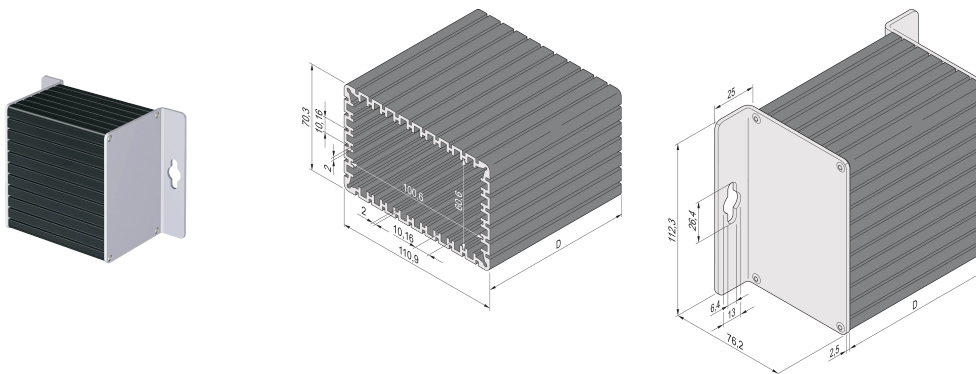

Minipac Rectangular Shape Case, Wall Mount

NÚMERO DE CATÁLOGO

24814-025

The rectangular Alu-profile case enables a user to insert 4 standard PCBs (height 100 mm x depth 160 mm). The PCBs will be inserted in grooves in the Alu-profile tube. Both sides are covered with 2.5 mm thick L-shaped front panels for wall mounting.

CERTIFICATIONS

CARACTERÍSTICAS

Accommodates 4 standardized PCBs (height 100 mm, depth 160 mm) or rotated by 90° to accommodate 8 non-standardized PCBs (height 60 mm, depth 160 mm)

PCB thickness 1.6 mm, spacing 10.16 mm (2 HP)

Length D = 160 mm, long side 110.9 mm, short side 70.3 mm

Wall mount assembly

CARATERÍSTICAS DO PRODUTO

Product Type: Small Form Factor Case

Família de produtos: Minipac

Tipo: Wall Mount

Altura: 112.3mm

Largura: 76.2mm

Profundidade: 160.5mm

Material: Alumínio

Acabamento: Anodized

Grau de proteção: IP40

Cooling: Non-Perforated

Shape: Rectangular

Quantidade por embalagem: 1

Length: 160.5mm