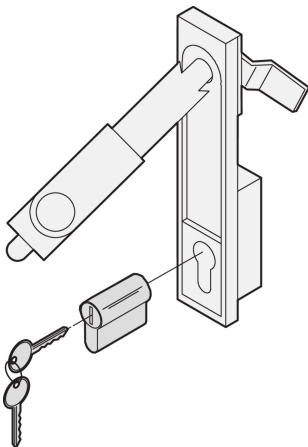

DIN Cylinder Kit, Semi-Profile Cylinder Different Locking

NÚMERO DE CATÁLOGO

25127-996

Profile cylinder is the most common form of the security door locks used today and a form of the locking cylinder. Semi-profile cylinders are generally flush with respect to the door and are easy to integrate into locking systems.

CERTIFICATIONS

CARACTERÍSTICAS

Locking insert for lever handle

CARATERÍSTICAS DO PRODUTO

Product Type: Lock Insert

Família de produtos: Varistar CP

Net Weight: 0.13kg

Quantidade por embalagem: 1