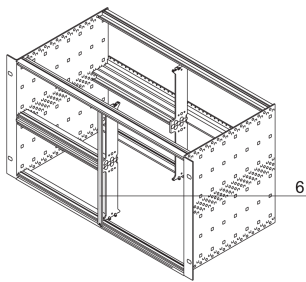

## NÚMERO DE CATÁLOGO

**30847-472**

The 2 HP wide front panel covers an open slot. The non-shielded version can be fixed with screws and washers. Due to the 2 HP width, no sleeves can be used.