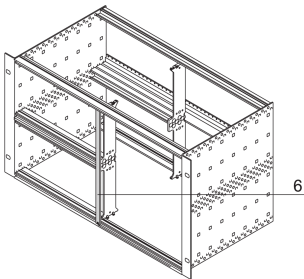

## NÚMERO DE CATÁLOGO

**30849-140**

The 2 HP wide front panel covers an open slot. The U-profile front panel can be combined with a textile EMC gasket. It be fixed with screws and washers. Due to the 2 HP width no sleeves can be used.