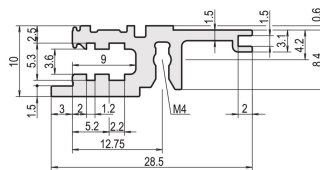

Horizontal Rail, Front, Type L-KD, Light, Short Lip, 20 HP

NÚMERO DE CATÁLOGO

34560-120

Combinations of horizontal rails and side panels

	Light L	Flashed F	Bezel B	Edge E
Standard rail	-	+	+	+
Standard rail with bezel	+	+	+	+
Standard rail with light	+	+	-	-

Legend: + can be combined, - combination not recommended

The horizontal rail with a short lip makes a clean design to the assembled front panel.

CERTIFICATIONS

CARACTERÍSTICAS

Standard rail at the front

Installation at top and bottom

Short lip (L-KD)

< 28 HP not to print

Aluminum extrusion, anodized finish, conductive contact surface

CARATERÍSTICAS DO PRODUTO

Rack Width: 20HP

Quantidade por embalagem: 1

Acabamento: Anodized

Length: 106.68mm