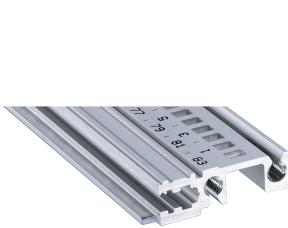

Horizontal Rail Front, Type H-KD, Heavy, Short Lip, 28 HP

NÚMERO DE CATÁLOGO

34560-228

Combinations of horizontal rails and side panels

		"4" can be combined.		"2" combination not recommended	
RatiopacPRO	Standard 28 HP	-	+	+	+
	Standard 28 HP with 18 HP	+	+	+	+
EuropacPRO	Standard 28 HP	+	+	-	-
	Standard 28 HP with 18 HP	+	+	-	-
Side panel		Light 18	Standard 28	Heavy 28	Rugged 28

Aluminum extrusion horizontal rail of the type H-KD (H-KD = Heavy, Short Lip) with a anodized surface and conductive contact surface. Printed HP markings for a quick optical positioning of the guide rails. Suitable for RatiopacPRO/-AIR and EuropacPRO/-rugged).

CERTIFICATIONS

CARACTERÍSTICAS

Installation at top and bottom

Short lip (H-KD)

Aluminum extrusion, anodized finish, conductive contact surface

CARATERÍSTICAS DO PRODUTO

Rack Width: 28HP

Quantidade por embalagem: 1

Acabamento: Anodized

Length: 147.32mm

Material: Alumínio

Família de produtos: EuropacPRO; RatiopacPRO; RatiopacPRO AIR; CompacPRO; PropacPRO

Product Type: Horizontal Rail

Tipo: Heavy, KD

Works With: Subracks; Cases