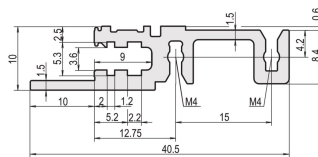

# Horizontal Rail, Front, Type H-LD, Heavy, Long Lip, for IEEE Application, 28 HP

## NÚMERO DE CATÁLOGO

**34560-328**

Combinations of horizontal rails and side panels

	Side panel 1	Side panel 2	Side panel 3	Side panel 4
Horizontal rail 1	-	+	+	+
Horizontal rail 2	+	+	+	+
Horizontal rail 3	+	+	-	-
Horizontal rail 4	Light 1	Fluorescent 2	Neon 3	Edge 4

Legend: + can be combined, - combination not recommended, \* not recommended

The horizontal rail with a long lip enables the use of IEEE insertion / extraction handles.

## CARACTERÍSTICAS

For plug-in units with IEEE handle

Long lip (H-LD)

Installation at top and bottom

For CPCI and VME64x systems

Aluminum extrusion, anodized finish, conductive contact surface