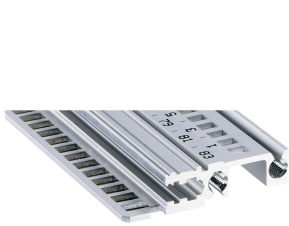

# Horizontal Rail, Front, Type H-LD, Heavy, Long Lip, for IEEE Application, 28 HP

## NÚMERO DE CATÁLOGO

**34560-328**

Combinations of horizontal rails and side panels

	Side panel 1	Side panel 2	Side panel 3	Side panel 4
Horizontal rail 1	-	+	+	+
Horizontal rail 2	+	+	+	+
Horizontal rail 3	+	+	-	-
Horizontal rail 4	Light 1	Fluorescent 2	Neon 3	Edge 4

Legend: + can be combined, - combination not recommended, \* not recommended

The horizontal rail with a long lip enables the use of IEEE insertion / extraction handles.

## CARACTERÍSTICAS

For plug-in units with IEEE handle

Long lip (H-LD)

Installation at top and bottom

For CPCI and VME64x systems

Aluminum extrusion, anodized finish, conductive contact surface