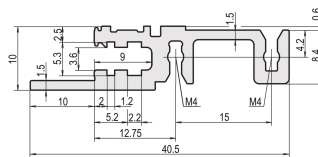

Horizontal Rail, Front, Type H-LD, Heavy, Long Lip, for IEEE Application, 42 HP

NÚMERO DE CATÁLOGO

34560-342

Combinations of horizontal rails and side panels

	Side panel 1	Side panel 2	Side panel 3	Side panel 4
Horizontal rail 1	-	+	+	+
Horizontal rail 2	+	+	+	+
Horizontal rail 3	+	+	-	-
Horizontal rail 4	Light 1	Fluorescent 2	Heavy 3	Edgecut 4

Legend: + can be combined, - combination not recommended, * not recommended

The horizontal rail with a long lip enables the use of IEEE insertion / extraction handles.

CERTIFICATIONS

CARACTERÍSTICAS

For plug-in units with IEEE handle

Long lip (H-LD)

Installation at top and bottom

For CPCI and VME64x systems

Aluminum extrusion, anodized finish, conductive contact surface

CARATERÍSTICAS DO PRODUTO

Rack Width: 42HP

Quantidade por embalagem: 1

Acabamento: Anodized

Length: 218.44mm

Material: Alumínio

Família de produtos: EuropacPRO; RatiopacPRO; RatiopacPRO AIR; CompacPRO; PropacPRO

Product Type: Horizontal Rail

Tipo: Heavy, LD

Works With: Subracks; Cases