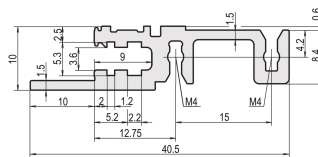

Horizontal Rail, Front, Type H-LD, Heavy, Long Lip, for IEEE Application, 84 HP

NÚMERO DE CATÁLOGO

34560-384

Combinations of horizontal rails and side panels

	Side panel 1	Side panel 2	Side panel 3	Side panel 4
Horizontal rail 1	-	+	+	+
Horizontal rail 2	+	+	+	+
Horizontal rail 3	+	+	-	-
Horizontal rail 4	Light 1	Fluorescent 2	Heavy 3	Edgecut 4

Legend: "+" can be combined, "-" combination not recommended, "+" indicates not required.

The horizontal rail with a long lip enables the use of IEEE insertion / extraction handles.

CERTIFICATIONS

CARACTERÍSTICAS

For plug-in units with IEEE handle

Long lip (H-LD)

Installation at top and bottom

For CPCI and VME64x systems

Aluminum extrusion, anodized finish, conductive contact surface

CARATERÍSTICAS DO PRODUTO

Rack Width: 84HP