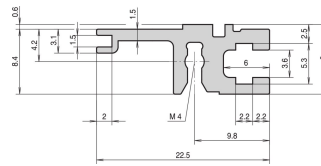

Horizontal Rail, Rear, Type L-ST, Light, Standard, 20 HP

NÚMERO DE CATÁLOGO

34560-420

	Horizontal rail	Horizontal rail with insulation strip	Horizontal rail with insulation strip and side panel	Horizontal rail with insulation strip and side panel (not recommended)
Horizontal rail	-	+	+	+
Horizontal rail with insulation strip	+	+	+	+
Horizontal rail with insulation strip and side panel	+	+	-	-

Legend: + combination; - combination not recommended

The horizontal rail, type ST enables the isolated assembly of a backplane. The isolation is done by an insulation strip.

CERTIFICATIONS

CARACTERÍSTICAS

For indirect backplane mounting with insulation strip

Mounting top and bottom

Aluminum extrusion, anodized finish, conductive contact surface

CARATERÍSTICAS DO PRODUTO

Rack Width: 20HP