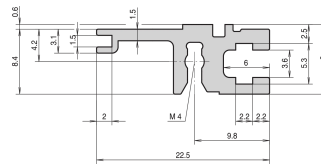

Horizontal Rail, Rear, Type L-ST, Light, Standard, 28 HP

NÚMERO DE CATÁLOGO

34560-428

Combinations of horizontal rails and side panels

	"L" can be combined		"ST" combination: not recommended	
Horizontal rail	-	+	+	+
Horizontal rail	+	+	+	+
Horizontal rail	+	+	-	-
Horizontal rail	+	+	-	-

Legend: + = OK, - = Not OK

The horizontal rail, type ST enables the isolated assembly of a backplane. The isolation is done by an insulation strip.

CERTIFICATIONS

CARACTERÍSTICAS

For indirect backplane mounting with insulation strip

Mounting top and bottom

Aluminum extrusion, anodized finish, conductive contact surface

CARATERÍSTICAS DO PRODUTO

Rack Width: 28HP

Quantidade por embalagem: 1

Acabamento: Anodized

Length: 147.32mm

Material: Alumínio