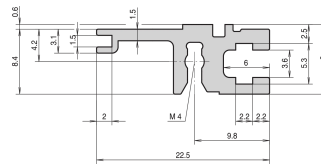

Horizontal Rail, Rear, Type L-ST, Light, Standard, 40 HP

NÚMERO DE CATÁLOGO

34560-440

Combinations of horizontal rails and side panels

	Horizontal rail	Horizontal rail	Horizontal rail	Horizontal rail
Horizontal rail	-	+	+	+
Horizontal rail	+	+	+	+
Horizontal rail	+	+	-	-
Horizontal rail	+	+	-	-

Legend: + combination; - combination not recommended

The horizontal rail, type ST enables the isolated assembly of a backplane. The isolation is done by an insulation strip.

CERTIFICATIONS

CARACTERÍSTICAS

For indirect backplane mounting with insulation strip

Mounting top and bottom

Aluminum extrusion, anodized finish, conductive contact surface

CARATERÍSTICAS DO PRODUTO

Rack Width: 40HP

Quantidade por embalagem: 1