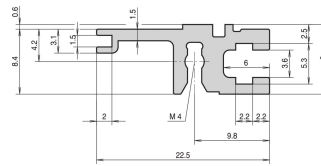

Horizontal Rail, Rear, Type L-ST, Light, Standard, 42 HP

NÚMERO DE CATÁLOGO

34560-442

	ST	ST	ST	ST
Horizontal rail	-	+	+	+
Horizontal rail	+	+	+	+
Horizontal rail	+	+	-	-
Horizontal rail	+	+	-	-

Legend: + combination; - combination not recommended

The horizontal rail, type ST enables the isolated assembly of a backplane. The isolation is done by an insulation strip.

CERTIFICATIONS

CARACTERÍSTICAS

For indirect backplane mounting with insulation strip

Mounting top and bottom

Aluminum extrusion, anodized finish, conductive contact surface

CARATERÍSTICAS DO PRODUTO

Rack Width: 42HP