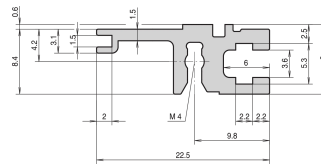

Horizontal Rail, Rear, Type L-ST, Light, Standard, 63 HP

NÚMERO DE CATÁLOGO

34560-463

Combinations of horizontal rails and side panels

	"L" can be combined		"ST" combination: not recommended	
Horizontal rail	-	+	+	+
Horizontal rail	+	+	+	+
Horizontal rail	+	+	-	-
Horizontal rail	+	+	-	-

Legend: + = OK, - = Not OK

The horizontal rail, type ST enables the isolated assembly of a backplane. The isolation is done by an insulation strip.

CERTIFICATIONS

CARACTERÍSTICAS

For indirect backplane mounting with insulation strip

Mounting top and bottom

Aluminum extrusion, anodized finish, conductive contact surface

CARATERÍSTICAS DO PRODUTO

Rack Width: 63HP

Quantidade por embalagem: 1

Acabamento: Anodized

Length: 325.12mm

Material: Alumínio