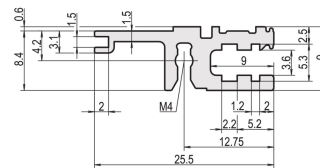

Horizontal Rail, Rear, Type L-VT, Light, 1000 mm

NÚMERO DE CATÁLOGO

34560-601

Combinations of horizontal rails and side panels

	Aluminum	Aluminum	Aluminum	Aluminum
Aluminum	-	+	+	+
Aluminum	+	+	+	+
Aluminum	+	+	-	-
Horizontal rail	Light 1	Medium 2	Heavy 3 H	Flagged 4 H

Legend: + = can be combined, - = combination not recommended

The horizontal rail, type VT enables the direct assembly of a backplane.

CERTIFICATIONS

CARACTERÍSTICAS

For direct backplane mounting

Recessed installation for low mechanical demands (L-VT)

Mounting top and bottom

Aluminum extrusion, anodized finish, conductive contact surface

CARATERÍSTICAS DO PRODUTO

Rack Width: 195HP

Quantidade por embalagem: 1

Acabamento: Anodized

Length: 1000mm

Material: Alumínio