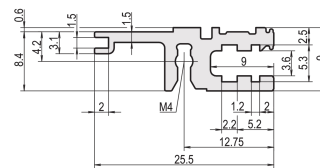

Horizontal Rail, Rear, Type L-VT, Light, 20 HP

NÚMERO DE CATÁLOGO

34560-620

Combinations of horizontal rails and side panels

		"H" can be combined		"L" combination not recommended	
Horizontal rail	Light	-	+	+	+
Horizontal rail	Flashed	+	+	+	+
Horizontal rail	Heavy	+	+	-	-
Horizontal rail	Rugged	+	+	-	-
Side panel	Light	+	+	-	-
Side panel	Flashed	+	+	-	-
Side panel	Heavy	-	-	-	-
Side panel	Rugged	-	-	-	-

The horizontal rail, type VT enables the direct assembly of a backplane.

CERTIFICATIONS

CARACTERÍSTICAS

For direct backplane mounting

Recessed installation for low mechanical demands (L-VT)

Mounting top and bottom

Aluminum extrusion, anodized finish, conductive contact surface

CARATERÍSTICAS DO PRODUTO

Rack Width: 20HP

Quantidade por embalagem: 1

Acabamento: Anodized

Length: 106.68mm

Material: Alumínio

Família de produtos: EuropacPRO; RatiopacPRO; RatiopacPRO AIR; CompacPRO; PropacPRO

Product Type: Horizontal Rail

Tipo: Light, VT

Works With: Subracks; Cases

Net Weight: 0.027kg

DETALHES ADICIONAIS DO PRODUTO

Delivery is in standard pack multiples. Pricing is per individual item.

Please take into consideration that deliveries may be carried out in the stated SPQs (SPQ, e.g. 5 pieces, 10 pieces, 50 pieces, etc.). Differing order quantities (e.g. 2 pieces) may be changed to the next possible delivery quantity = Standard Pack Quantity.