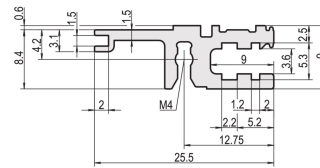

Horizontal Rail, Rear, Type L-VT, Light, 40 HP

NÚMERO DE CATÁLOGO

34560-640

Combinations of horizontal rails and side panels

	"H" can be combined		"L" combination not recommended	
Horizontal rail	-	+	+	+
Horizontal rail	+	+	+	+
Horizontal rail	+	+	-	-
Horizontal rail	+	+	-	-
Side panel	Light 1-F	Fluorescent 1-F	Heavy 1-F	Rugged 1-F

The horizontal rail, type VT enables the direct assembly of a backplane.

CERTIFICATIONS

CARACTERÍSTICAS

For direct backplane mounting

Recessed installation for low mechanical demands (L-VT)

Mounting top and bottom

Aluminum extrusion, anodized finish, conductive contact surface

CARATERÍSTICAS DO PRODUTO

Rack Width: 40HP

Quantidade por embalagem: 1

Acabamento: Anodized

Length: 208.28mm

Material: Alumínio

Família de produtos: EuropacPRO; RatiopacPRO; RatiopacPRO AIR; CompacPRO; PropacPRO

Product Type: Horizontal Rail

Tipo: Light, VT

Works With: Subracks; Cases

Net Weight: 0.05kg

DETALHES ADICIONAIS DO PRODUTO

Delivery is in standard pack multiples. Pricing is per individual item.

Please take into consideration that deliveries may be carried out in the stated SPQs (SPQ, e.g. 5 pieces, 10 pieces, 50 pieces, etc.). Differing order quantities (e.g. 2 pieces) may be changed to the next possible delivery quantity = Standard Pack Quantity.