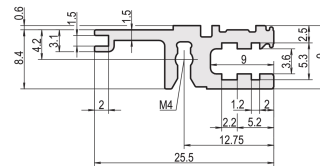

Horizontal Rail, Rear, Type L-VT, Light, 42 HP

NÚMERO DE CATÁLOGO

34560-642

Combinations of horizontal rails and side panels

	"H" can be combined		"L" combination not recommended	
Horizontal rail	-	+	+	+
Horizontal rail	+	+	+	+
Horizontal rail	+	+	-	-
Horizontal rail	+	+	-	-
Side panel	Light 1-F	Fluorescent 1-F	Heavy 1-F	Rugged 1-F

The horizontal rail, type VT enables the direct assembly of a backplane.

CERTIFICATIONS

CARACTERÍSTICAS

For direct backplane mounting

Recessed installation for low mechanical demands (L-VT)

Mounting top and bottom

Aluminum extrusion, anodized finish, conductive contact surface

CARATERÍSTICAS DO PRODUTO

Rack Width: 42HP

Quantidade por embalagem: 1

Acabamento: Anodized

Length: 218.44mm

Material: Alumínio

Família de produtos: EuropacPRO; RatiopacPRO; RatiopacPRO AIR; CompacPRO; PropacPRO

Product Type: Horizontal Rail

Tipo: Light, VT

Works With: Subracks; Cases

Net Weight: 0.06kg

DETALHES ADICIONAIS DO PRODUTO

Delivery is in standard pack multiples. Pricing is per individual item.

Please take into consideration that deliveries may be carried out in the stated SPQs (SPQ, e.g. 5 pieces, 10 pieces, 50 pieces, etc.). Differing order quantities (e.g. 2 pieces) may be changed to the next possible delivery quantity = Standard Pack Quantity.