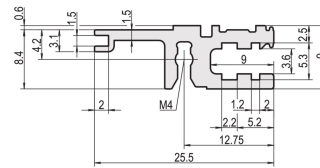

Horizontal Rail, Rear, Type L-VT, Light, 84 HP

NÚMERO DE CATÁLOGO

34560-684

Combinations of horizontal rails and side panels

		+ can be combined		- combination not recommended	
Horizontal rail	Light	-	+	+	+
Horizontal rail	Flashed	+	+	+	+
Horizontal rail	Rugged	+	+	-	-
Side panel	Light				
	Flashed				
	Rugged				

The horizontal rail, type VT enables the direct assembly of a backplane.

CERTIFICATIONS

CARACTERÍSTICAS

For direct backplane mounting

Recessed installation for low mechanical demands (L-VT)

Mounting top and bottom

Aluminum extrusion, anodized finish, conductive contact surface

CARATERÍSTICAS DO PRODUTO

Rack Width: 84HP

Quantidade por embalagem: 1

Acabamento: Anodized

Length: 431.8mm

Material: Alumínio

Família de produtos: EuropacPRO; RatiopacPRO; RatiopacPRO AIR; CompacPRO; PropacPRO

Product Type: Horizontal Rail

Tipo: Light, VT

Works With: Subracks; Cases

Net Weight: 0.11kg

DETALHES ADICIONAIS DO PRODUTO

Delivery is in standard pack multiples. Pricing is per individual item.

Please take into consideration that deliveries may be carried out in the stated SPQs (SPQ, e.g. 5 pieces, 10 pieces, 50 pieces, etc.). Differing order quantities (e.g. 2 pieces) may be changed to the next possible delivery quantity = Standard Pack Quantity.