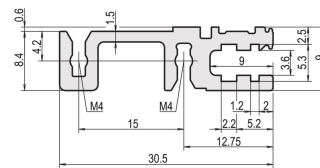

Horizontal Rail, Rear, Type H-VT, Heavy, 1000 mm

NÚMERO DE CATÁLOGO

34560-701

Combinations of horizontal rails and side panels

	+ = can be combined		- = combination not recommended	
Aluminum rail	-	+	+	+
Aluminum rail	+	+	+	+
Aluminum rail	+	+	-	-
Horizontal rail	-	-	-	-
Side panel	Light 1	Medium 2	Heavy 3 H	Flagged 4 B

The horizontal rail, type VT enables the direct assembly of a backplane.

CERTIFICATIONS

CARACTERÍSTICAS

For direct backplane mounting

Mounting top and bottom

Recessed installation for high mechanical demands (H-VT)

Aluminum extrusion, anodized finish, conductive contact surface

CARATERÍSTICAS DO PRODUTO

Rack Width: 195HP

Quantidade por embalagem: 1

Acabamento: Anodized

Length: 1000mm

Material: Alumínio

Família de produtos: EuropacPRO; RatiopacPRO; RatiopacPRO AIR; CompacPRO; PropacPRO

Product Type: Horizontal Rail

Tipo: Heavy, VT

Works With: Subracks; Cases

Net Weight: 0.332kg

DETALHES ADICIONAIS DO PRODUTO

Delivery is in standard pack multiples. Pricing is per individual item.

Please take into consideration that deliveries may be carried out in the stated SPQs (SPQ, e.g. 5 pieces, 10 pieces, 50 pieces, etc.). Differing order quantities (e.g. 2 pieces) may be changed to the next possible delivery quantity = Standard Pack Quantity.