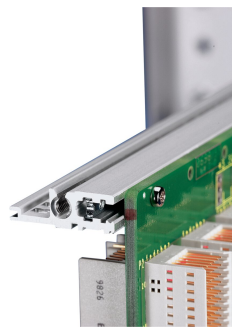

Horizontal Rail, Rear, Type H-VT, Heavy, 20 HP

NÚMERO DE CATÁLOGO

34560-720

Combinations of horizontal rails and side panels

		+ = can be combined, - = combination not recommended			
Horizontal rail		-	+	+	subrack to request
Horizontal rail		+	subrack to request (for Component)	subrack to request with subrack for external mounting	+
Horizontal rail		+	subrack to request	subrack to request	-
Horizontal rail					-
Side panel		Light 1-F	Fluorescent F	Heavy 2-H	Rugged 1-R

The horizontal rail, type VT enables the direct assembly of a backplane.

CERTIFICATIONS

CARACTERÍSTICAS

For direct backplane mounting

Mounting top and bottom

Recessed installation for high mechanical demands (H-VT)

Aluminum extrusion, anodized finish, conductive contact surface

CARATERÍSTICAS DO PRODUTO

Rack Width: 20HP

Quantidade por embalagem: 1

Acabamento: Anodized

Length: 106.68mm

Material: Alumínio

Família de produtos: EuropacPRO; RatiopacPRO; RatiopacPRO AIR; CompacPRO; PropacPRO