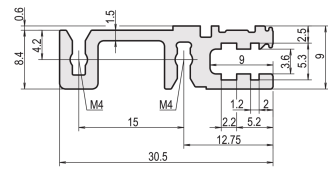

# Horizontal Rail, Rear, Type H-VT, Heavy, 84 HP

NÚMERO DE CATÁLOGO

34560-784

Combinations of horizontal rails and side panels

		+ = can be combined, - = combination not recommended			
Horizontal rail		-	+	+	+
Horizontal rail		+	+	+	+
Horizontal rail		+	+	-	-
Horizontal rail					
Side panel					
		Light 1-F	Fluoride 1-F	Heavy 1-F	Rugged 1-F

The horizontal rail, type VT enables the direct assembly of a backplane.

CERTIFICATIONS

CARACTERÍSTICAS

For direct backplane mounting

Mounting top and bottom

Recessed installation for high mechanical demands (H-VT)

Aluminum extrusion, anodized finish, conductive contact surface

CARATERÍSTICAS DO PRODUTO

Rack Width: 84HP

Largura: 431.8mm

Quantidade por embalagem: 1

Profundidade: 30.5mm

Acabamento: Anodized

Altura: 9mm

Length: 431.8mm

Material: Alumínio

Família de produtos: EuropacPRO; RatiopacPRO; RatiopacPRO AIR; CompacPRO; PropacPRO

Product Type: Horizontal Rail

Tipo: Heavy, VT

Works With: Subracks; Cases

Gross Weight: 0.149kg