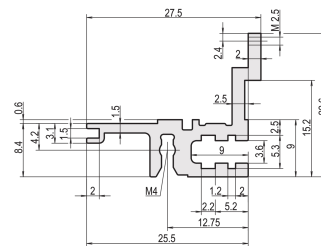

Horizontal Rail, Rear, Type L-MZ, Light, With Z-Rail, 40 HP

NÚMERO DE CATÁLOGO

34560-840

Combinations of horizontal rails and side panels

	Aluminum	Aluminum	Aluminum	Aluminum
Aluminum	-	+	+	+
Aluminum	+	+	+	+
Aluminum	+	+	-	-
Horizontal rail	Aluminum	Aluminum	Aluminum	Aluminum
Side panel	Light	Medium	Heavy	Exaggerated

Legend: + = can be combined, - = combination not recommended

The horizontal rail, type light with MZ enables the use of DIN connectors. The connectors are in accordance with EN 60603-2.

CERTIFICATIONS

CARACTERÍSTICAS

For directly mounting connectors complying with EN 60603 (DIN 41612)

With Z-rail for low mechanical load (L-MZ)

Aluminum extrusion, anodized finish, conductive contact surface

CARATERÍSTICAS DO PRODUTO

Rack Width: 40HP

Quantidade por embalagem: 1

Acabamento: Anodized

Length: 208.28mm

Material: Alumínio

Família de produtos: EuropacPRO; RatiopacPRO; RatiopacPRO AIR; CompacPRO; PropacPRO

Product Type: Horizontal Rail

Tipo: Light, MZ