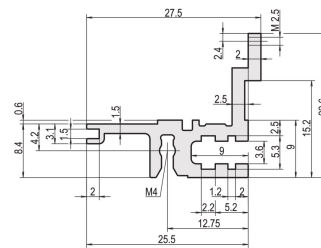

Horizontal Rail, Rear, Type L-MZ, Light, With Z-Rail, 84 HP

NÚMERO DE CATÁLOGO

34560-884

Combinations of horizontal rails and side panels

	Aluminum	Aluminum	Aluminum	Aluminum
Aluminum	-	+	+	+
Aluminum	+	+	+	+
Aluminum	+	+	-	-
Horizontal rail	Aluminum	Aluminum	Aluminum	Aluminum
Side panel	Light	Medium	Heavy	Super

Legend: + = can be combined, - = combination not recommended

The horizontal rail, type light with MZ enables the use of DIN connectors. The connectors are in accordance with EN 60603-2.

CERTIFICATIONS

CARACTERÍSTICAS

For directly mounting connectors complying with EN 60603 (DIN 41612)

With Z-rail for low mechanical load (L-MZ)

Aluminum extrusion, anodized finish, conductive contact surface

CARATERÍSTICAS DO PRODUTO

Rack Width: 84HP

Quantidade por embalagem: 1

Acabamento: Anodized

Length: 431.8mm

Material: Alumínio

Família de produtos: EuropacPRO; RatiopacPRO; RatiopacPRO AIR; CompacPRO; PropacPRO

Product Type: Horizontal Rail

Tipo: Light, MZ