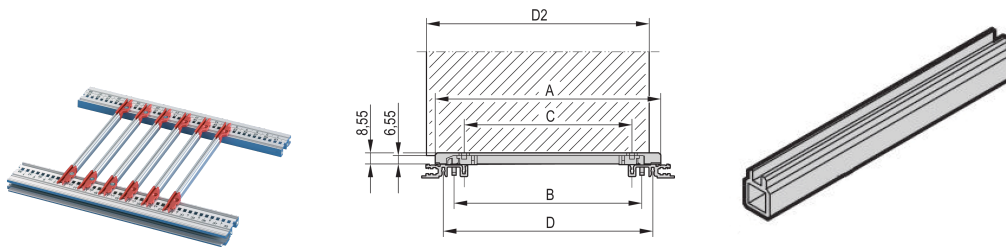

# Guide Rail Multi Piece, Mid-Piece, Aluminum Extrusion, 340 mm, 2 mm Groove Width, 10 Pieces

## NÚMERO DE CATÁLOGO

**34560-894**

Guide rail mid-piece for individual multi-piece guide rails out of plastic or Aluminum extrusion. Suitable for Standard, Accessory, 4.4" PCB types and end pieces with coding.

## CARACTERÍSTICAS

Middle profile for mounting guide rails for 2 mm groove width

2 plastic end pieces are required; these are pushed on to both ends of the middle profile

Guide rails can be clipped into horizontal rails (Al extrusion) or into 1.5 mm thick plates

## CARATERÍSTICAS DO PRODUTO

Product Type: Guide Rail

Família de produtos: EuropacPRO; RatiopacPRO; RatiopacPRO AIR; CompacPRO; PropacPRO; MultipacPRO; Inpac

Tipo: Middle Section

Works With: Subracks; Cases; Chassis