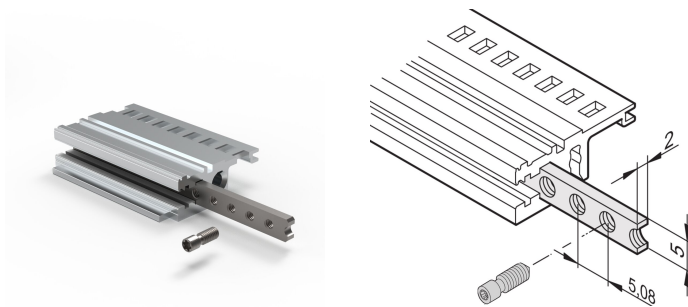

Horizontal Rails Threaded Insert, M2.5, 20 HP

NÚMERO DE CATÁLOGO

34561-320

The threaded insert is a metal strip with thread M2.5 and allows the fixing of front panels.

CERTIFICATIONS

CARACTERÍSTICAS

The collar screws used for fixing partial-width front panels must be 12.3 mm long

Usable for all horizontal rails

CARATERÍSTICAS DO PRODUTO

Rack Width: 20HP

Quantidade por embalagem: 1

Acabamento: Chapa de Aço Zincada

Length: 106.18mm

Material: Aço

Família de produtos: EuropacPRO; RatiopacPRO; RatiopacPRO AIR; CompacPRO; PropacPRO; Inpac

Product Type: Threaded Insert

Works With: Subracks; Cases

DETALHES ADICIONAIS DO PRODUTO

Please take into consideration that deliveries may be carried out in the stated SPQs (SPQ, e.g. 5 pieces, 10 pieces, 50 pieces, etc.). Differing order quantities (e.g. 2 pieces) may be changed to the next possible delivery quantity = Standard Pack Quantity.