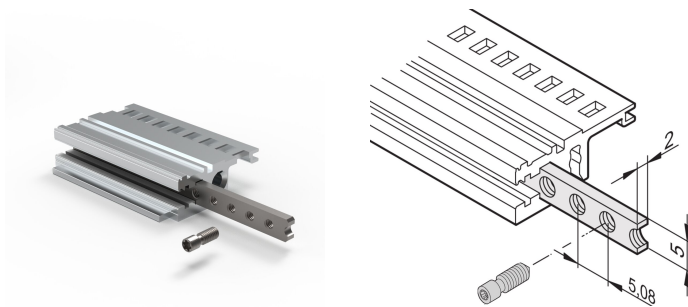

Horizontal Rails Threaded Insert, M2.5, 28 HP

NÚMERO DE CATÁLOGO

34561-328

The threaded insert is a metal strip with thread M2.5 and allows the fixing of front panels.

CERTIFICATIONS

CARACTERÍSTICAS

The collar screws used for fixing partial-width front panels must be 12.3 mm long

Usable for all horizontal rails

CARATERÍSTICAS DO PRODUTO

Rack Width: 28HP

Quantidade por embalagem: 1

Acabamento: Chapa de Aço Zincada

Length: 146.82mm

Material: Aço

Família de produtos: EuropacPRO; RatiopacPRO; RatiopacPRO AIR; CompacPRO; PropacPRO; Inpac

Product Type: Threaded Insert

Works With: Subracks; Cases

DETALHES ADICIONAIS DO PRODUTO

Please take into consideration that deliveries may be carried out in the stated SPQs (SPQ, e.g. 5 pieces, 10 pieces, 50 pieces, etc.). Differing order quantities (e.g. 2 pieces) may be changed to the next possible delivery quantity = Standard Pack Quantity.